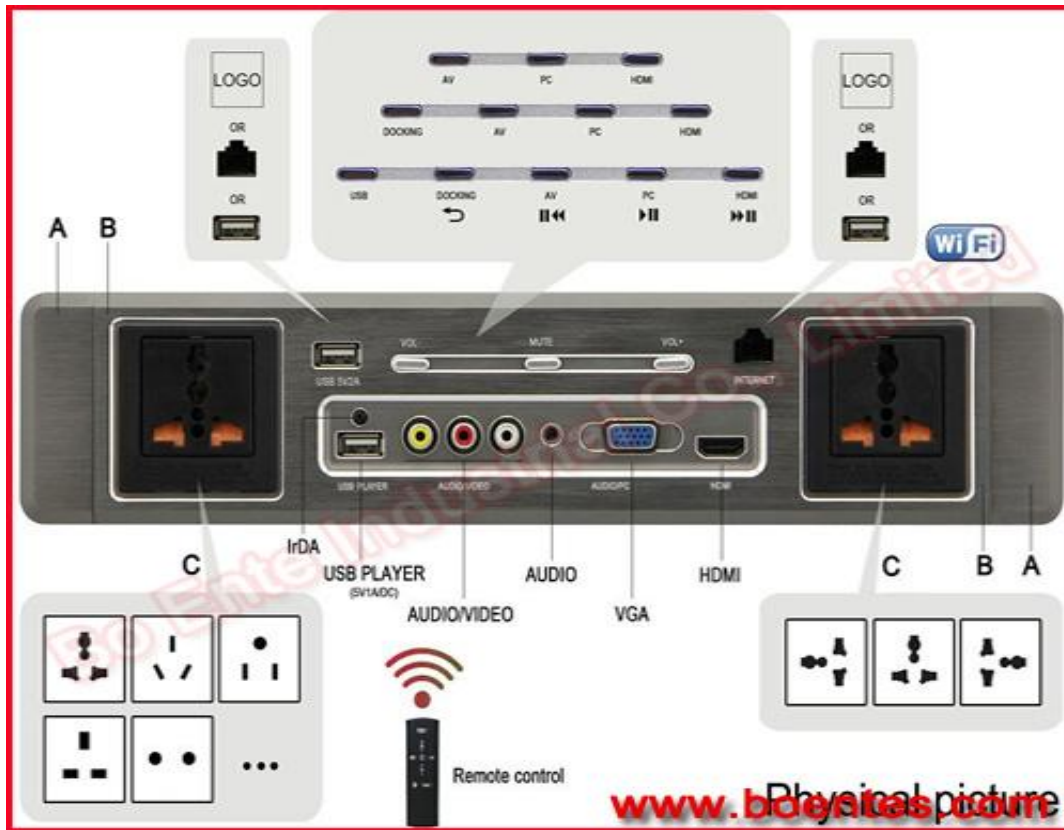

Welcome to contact us if any interested
Or browse our website to check more detail
www.boentes.com
www.boentes.en.alibaba.com