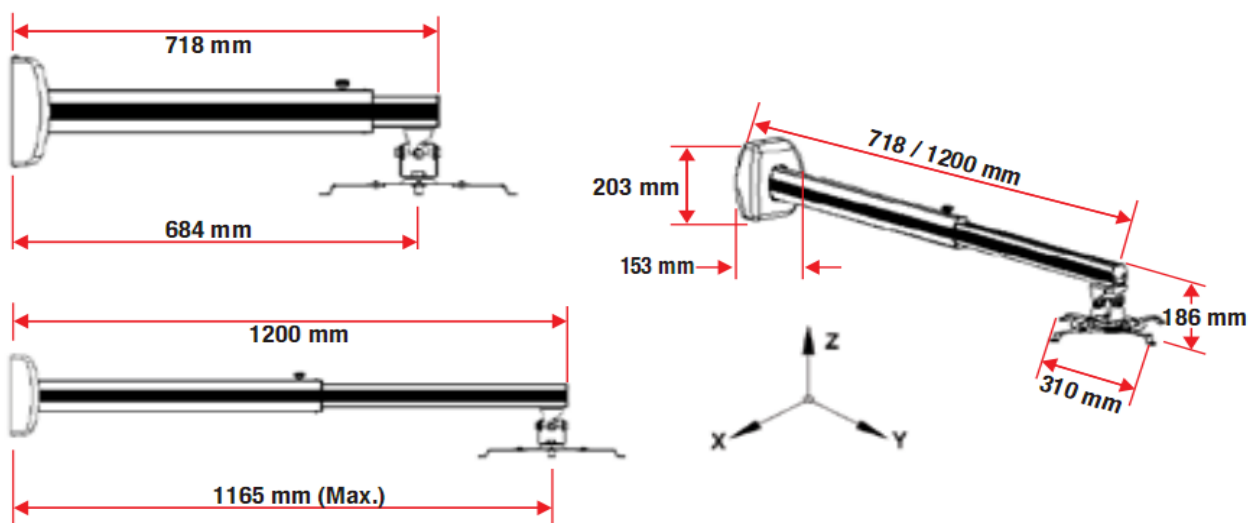

Short Throw Projector Wall Mount

BW-120A/150A

- ☆Light Weight.
- ☆Cables can be simply hidden in the pole
- ☆Elegant appearance
- ☆Adjustable arm length and angle
- ☆Ideal for classroom and office

Detail Parameter

Specification	L=1200mm	L=1500mm
Model No.	BW-120A	BW-150A
Material	Aluminum alloy& cold rolled steel	Aluminum alloy& cold rolled steel
Color	white/silver	white/silver
Size	1260*212*77mm	1560*212*77mm
N.Weight	3.7 kg	4.2 kg
G.Weight	4.3 kg	5.0 kg
Loading Capacity	12 kg	12 kg
Weight rake	1.5°	1.5°
Tilt Angle	±42°	±42°
Yaw Angle	±42°	±42°
Max Adjustable Arm Length	1145 mm	1445mm