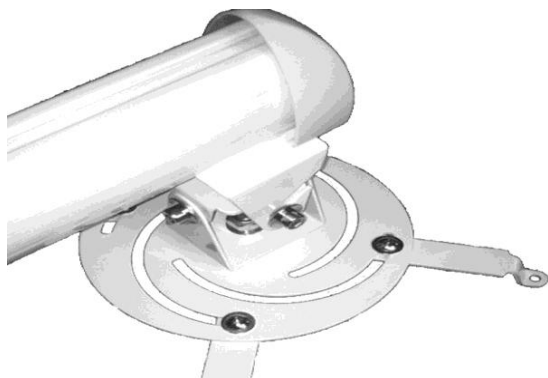

Short Throw Projector Wall Mount

BW-120A/150A

- ☆Light Weight.
- ☆Cables can be simply hidden in the pole
- ☆Elegant appearance
- ☆Adjustable arm length and angle
- ☆Ideal for classroom and office

Detail Parameter

Specification	L=1200mm	L=1500mm
Model No.	BW-120A	BW-150A
Material	Aluminum alloy& cold rolled steel	Aluminum alloy& cold rolled steel
Color	white/silver	white/silver
Size	1260*212*77mm	1560*212*77mm
N.Weight	3.7 kg	4.2 kg
G.Weight	4.3 kg	5.0 kg
Loading Capacity	12 kg	12 kg
Weight rake	1.5°	1.5°
Tilt Angle	±42°	±42°
Yaw Angle	±42°	±42°
Max Adjustable Arm Length	1145 mm	1445mm